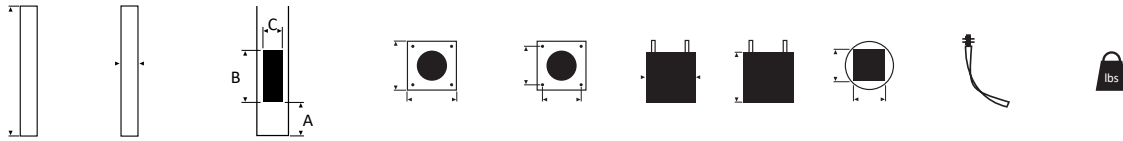

MOODUL

ø2.38" x 4" H Tenon

DECORATIVE WOOD POLE WITH METAL BASE & POST-TOP MOUNT

DIMENSIONS

MODEL	HEIGHT	WIDTH	HANDHOLE			BASE		FOUNDATION		BOLT CIRCLE	ANCHOR BOLTS	WEIGHT (lbs.)
			A	B	C	WIDTH	CENTER TO CENTER	WIDTH	HEIGHT			
LONG BASE												
350	11' 6"	6"	16"	12"	3"	10.63"	7.87"	20"	32"	4.81"	ø1" x 36" x 4"	110
400	13' 1"											119
500	16' 5"		20"	16"	3"				39"			143
600	19' 8"											163
SHORT BASE												
350	11' 6"	6"	30"	16"	3"	10.63"	7.87"	16"	32"	4.19"	ø1" x 36" x 4"	97
400	13' 1"											106
500	16' 5"							20"	39"			130
600	19' 8"											143

Note: The dimensions provided are suggested for a solid, non-reinforced concrete foundation based on the Andree & Norsa formulation, designed to withstand a background pressure of 2 bars, with a concrete density of 2400kg/m³. The concrete base is not supplied by RAGNI and remains the responsibility of the Contractor.