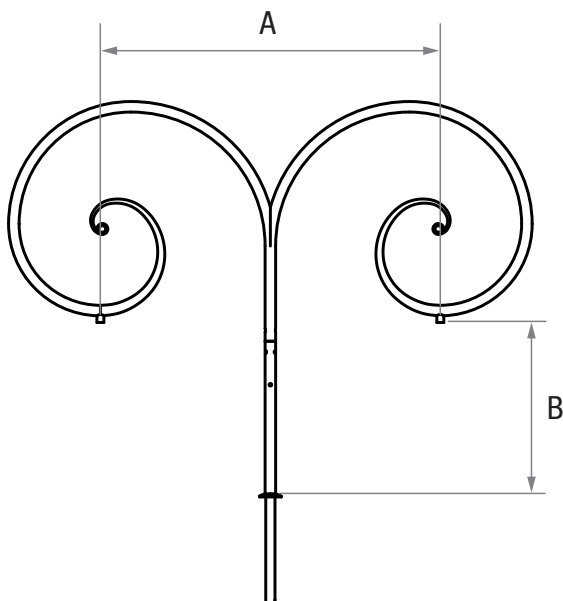

DARCADIA

TRADITIONAL DECORATIVE BRACKET

TECHNICAL CHARACTERISTICS

Material: Galvanized steel

Fixture mounting: suspended (3/4" BSPT F)

Bracket mounting: for pole with Ø3.00" OD

DIMENSIONS (INCHES)

	2 Lights	
	A	B
DARCADIA 48	43"	26"
DARCADIA 65	51"	26"
DARCADIA 78	61"	31"
DARCADIA 110	87"	44"

ORDERING INFORMATION

MODEL	SIZE	#FIXTURES	MOUNTING	FINISH
DAR	48	2	PT-3	BLK
DARCADIA ARM	65		POLE TOP WITH 3.00" OD	BLACK
	78		*OTHER OPTIONS AVAILABLE	BRZ
	110			BRONZE
				SLV
				SILVER
				WHT
				WHITE
				RAL#
				CUSTOM RAL