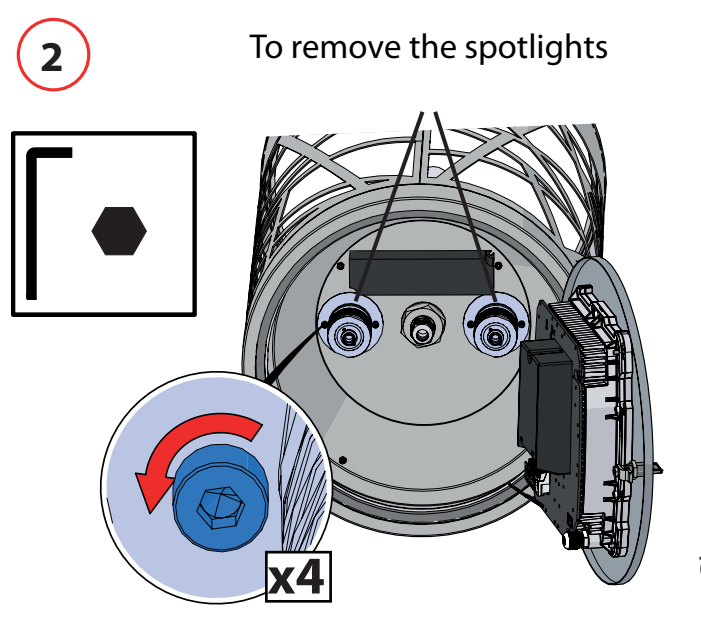

Maintenance