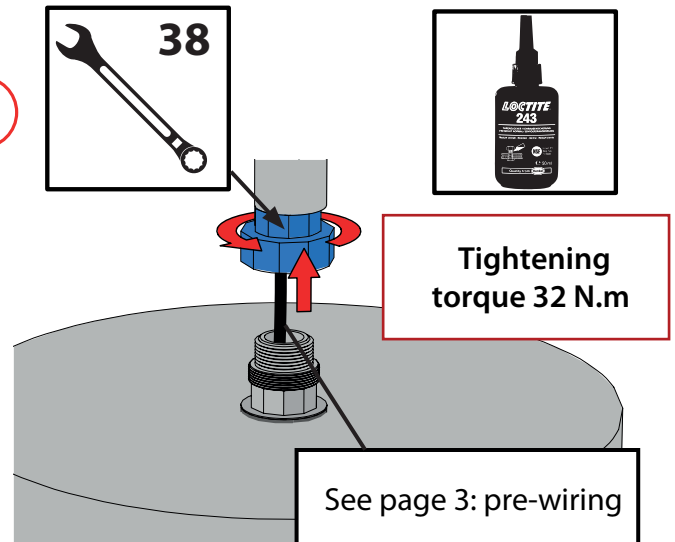

Lampion mini

Operating position: Vertical

If the external cable, lighting source or driver contained in this light are damaged, they have to be replaced by the manufacturer or its maintenance agent or an equally qualified worker, in order to avoid any risk

Installation

1

2

3