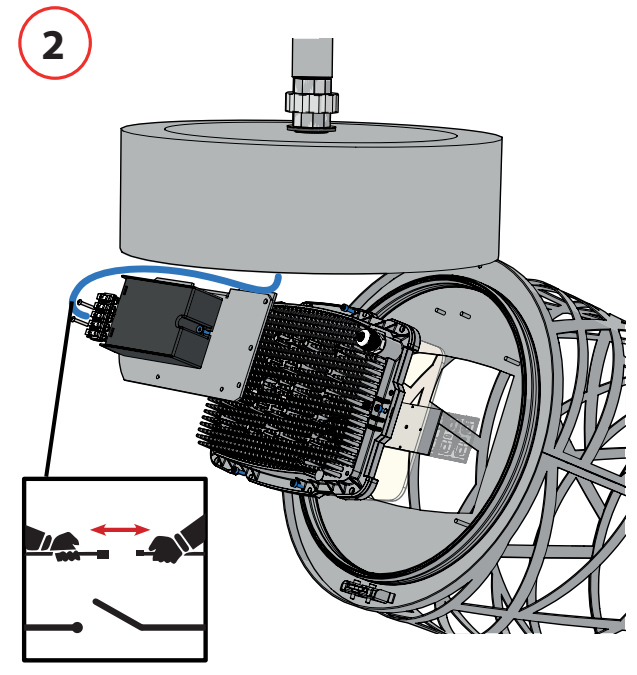

Maintenance