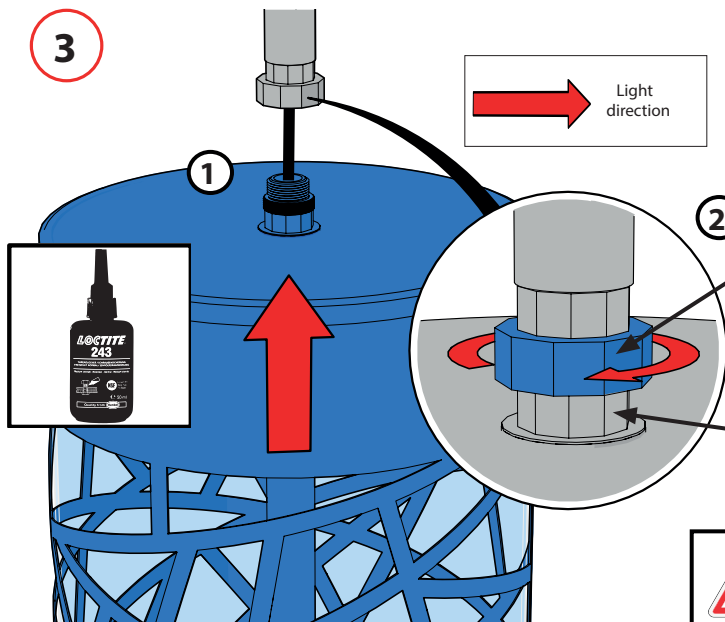

Lampion mini

Operating position: Vertical

If the external cable, lighting source or driver contained in this light are damaged, they have to be replaced by the manufacturer or its maintenance agent or an equally qualified worker, in order to avoid any risk

Lampion Mega / Lampion Glow

**Lampion
Méga**

**Lampion
Glow**

Operating position: Vertical

The lighting source or driver contained in this light must only be replaced by the manufacturer or his maintenance agent or an equally qualified worker

Installation

1

2

Tightening torque 32 N.m

Excluding special DMX wiring

CI I		CI II	
HO7 RNF			
3G1,5 mm ²	5G1,5 mm ²	2x1,5 mm ²	4x1,5 mm ²

3

Tighten