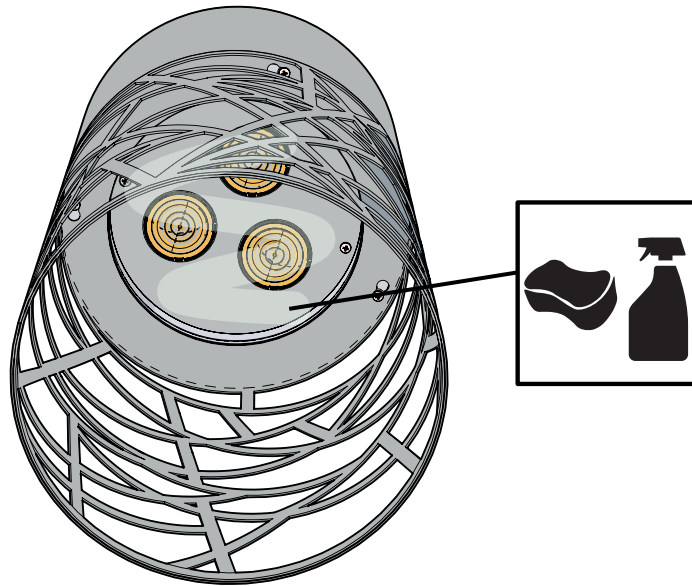

Lampion mini

Operating position: Vertical

If the external cable, lighting source or driver contained in this light are damaged, they have to be replaced by the manufacturer or its maintenance agent or an equally qualified worker, in order to avoid any risk

Installation

1

2

3

Maintenance

1

2

3

Tightening torque 2 N.m

Cleaning

Connection for luminaires with outgoing cable

Electrical connections of the junction box have to main the same insulation class the luminaire.

Nominal voltage	120V-480V Only for luminaires with drivers			
Number of poles and terminal section	CLII	CLI	CLII-DALI	CLI-DALI
	2 x 1.5mm ²	3G 1.5mm ²	4 x 1.5mm ²	5G 1.5mm ²
	N L 	N L ⊕ 	Dalii/ 1-10V - Dalii/ 1-10V + N L 	Dalii/ 1-10V - Dalii/ 1-10V + N ⊕ L 
Fixation method	Depend on the junction box			

Lampion Mega / Lampion Glow

**Lampion
Méga**

**Lampion
Glow**

Operating position: Vertical

The lighting source or driver contained in this light must only be replaced by the manufacturer or his maintenance agent or an equally qualified worker