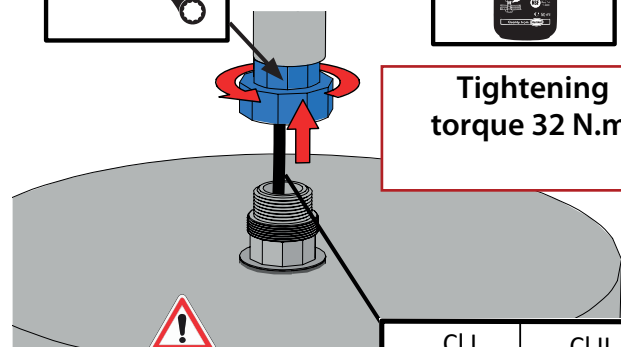

Lampion Mega / Lampion Glow

**Lampion
Méga**

**Lampion
Glow**

Operating position: Vertical

The lighting source or driver contained in this light must only be replaced by the manufacturer or his maintenance agent or an equally qualified worker

Installation

1

2

Tightening torque 32 N.m

Excluding special DMX wiring

CI I		CI II	
HO7 RNF			
3G1,5 mm ²	5G1,5 mm ²	2x1,5 mm ²	4x1,5 mm ²

3

Tighten