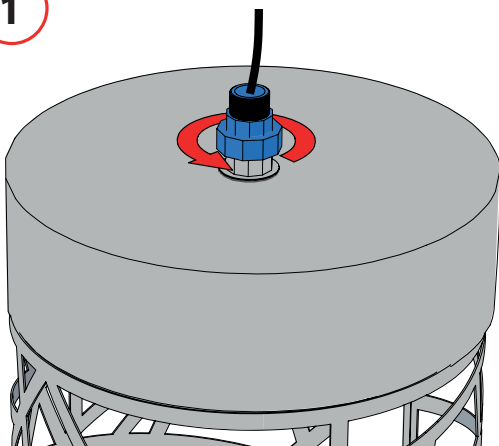

Lampion mini

Operating position: Vertical

If the external cable, lighting source or driver contained in this light are damaged, they have to be replaced by the manufacturer or its maintenance agent or an equally qualified worker, in order to avoid any risk

Lampion Mega / Lampion Glow

**Lampion
Méga**

**Lampion
Glow**

Operating position: Vertical

The lighting source or driver contained in this light must only be replaced by the manufacturer or his maintenance agent or an equally qualified worker

Installation

1

2

Tightening torque 32 N.m

Excluding special DMX wiring

CI I		CI II	
HO7 RNF			
3G1,5 mm ²	5G1,5 mm ²	2x1,5 mm ²	4x1,5 mm ²

3

Tighten