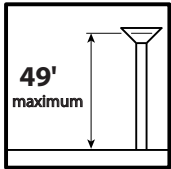

Lampion Mega / Lampion Glow