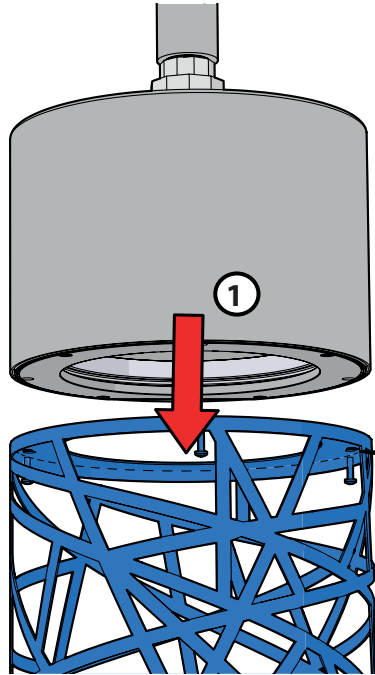

Maintenance

1