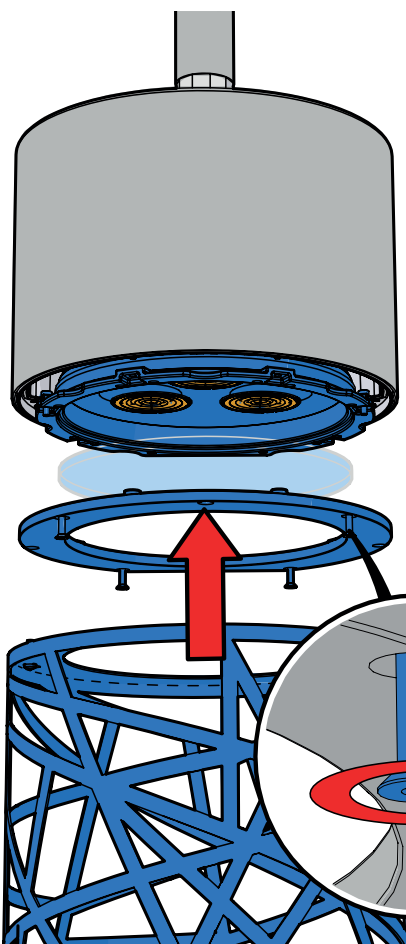

Maintenance

1

2

3

Tightening torque 2 N.m