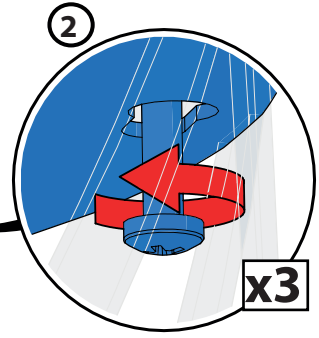

Maintenance

1