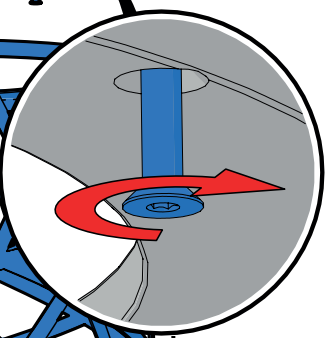

Lampion mini

Operating position: Vertical

If the external cable, lighting source or driver contained in this light are damaged, they have to be replaced by the manufacturer or its maintenance agent or an equally qualified worker, in order to avoid any risk

Tightening torque 2 N.m

Cleaning

Connection for luminaires with outgoing cable

Electrical connections of the junction box have to main the same insulation class the luminaire.

Nominal voltage	120V-480V Only for luminaires with drivers			
Number of poles and terminal section	CLII	CLI	CLII-DALI	CLI-DALI
	2 x 1.5mm ²	3G 1.5mm ²	4 x 1.5mm ²	5G 1.5mm ²
	N L 	N L ⊕ 	Dalii/ 1-10V - Dalii/ 1-10V + N L 	Dalii/ 1-10V - Dalii/ 1-10V + N ⊕ L 
Fixation method	Depend on the junction box			

Lampion Mega / Lampion Glow

**Lampion
Méga**

**Lampion
Glow**

Operating position: Vertical

The lighting source or driver contained in this light must only be replaced by the manufacturer or his maintenance agent or an equally qualified worker