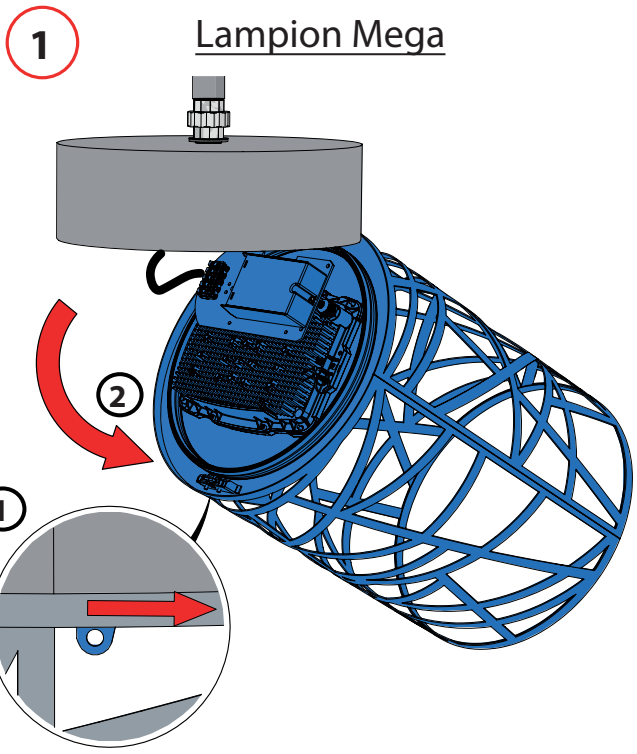

Maintenance