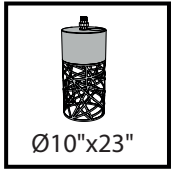

Lampion mini

Operating position: Vertical

If the external cable, lighting source or driver contained in this light are damaged, they have to be replaced by the manufacturer or its maintenance agent or an equally qualified worker, in order to avoid any risk