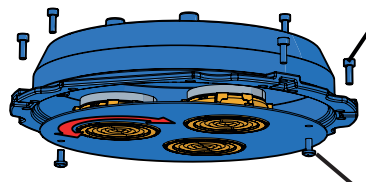

Lampion mini

Operating position: Vertical

If the external cable, lighting source or driver contained in this light are damaged, they have to be replaced by the manufacturer or its maintenance agent or an equally qualified worker, in order to avoid any risk

Installation

1

2

3

Maintenance

1

2

3

Tightening torque 2 N.m

Cleaning

Connection for luminaires with outgoing cable

Electrical connections of the junction box have to main the same insulation class the luminaire.

Nominal voltage	120V-480V Only for luminaires with drivers			
Number of poles and terminal section	CLII	CLI	CLII-DALI	CLI-DALI
	2 x 1.5mm ²	3G 1.5mm ²	4 x 1.5mm ²	5G 1.5mm ²
	N L 	N L ⊕ 	Dalii/ 1-10V - Dalii/ 1-10V + N L 	Dalii/ 1-10V - Dalii/ 1-10V + N ⊕ L 
Fixation method	Depend on the junction box			

Lampion Mega / Lampion Glow

**Lampion
Méga**

**Lampion
Glow**

Operating position: Vertical

The lighting source or driver contained in this light must only be replaced by the manufacturer or his maintenance agent or an equally qualified worker