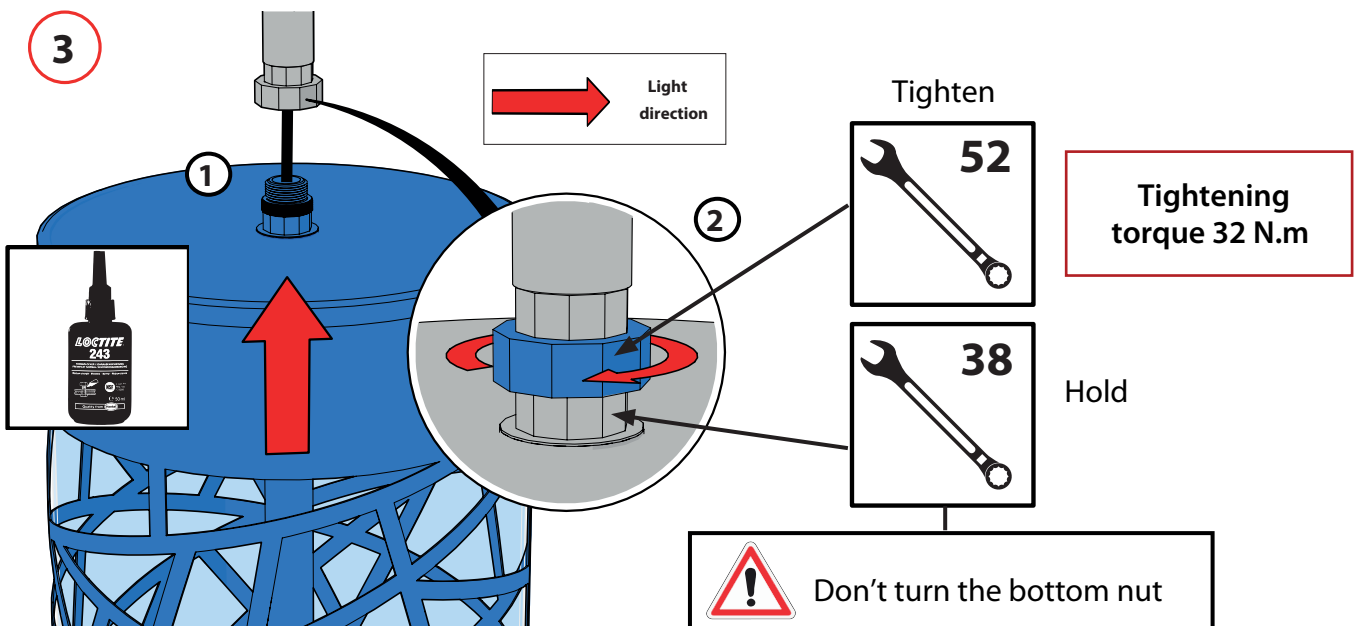

Lampion mini

Operating position: Vertical

If the external cable, lighting source or driver contained in this light are damaged, they have to be replaced by the manufacturer or its maintenance agent or an equally qualified worker, in order to avoid any risk

Installation

1

2

3

Maintenance

1

2

3

Tightening torque 2 N.m

Cleaning

Connection for luminaires with outgoing cable

Electrical connections of the junction box have to main the same insulation class the luminaire.

Nominal voltage	120V-480V Only for luminaires with drivers			
Number of poles and terminal section	CLII	CLI	CLII-DALI	CLI-DALI
	2 x 1.5mm ²	3G 1.5mm ²	4 x 1.5mm ²	5G 1.5mm ²
	N L 	N L ⊕ 	Dalii/ 1-10V - Dalii/ 1-10V + N L 	Dalii/ 1-10V - Dalii/ 1-10V + N ⊕ L 
Fixation method	Depend on the junction box			

Lampion Mega / Lampion Glow

**Lampion
Méga**

**Lampion
Glow**

Operating position: Vertical

The lighting source or driver contained in this light must only be replaced by the manufacturer or his maintenance agent or an equally qualified worker