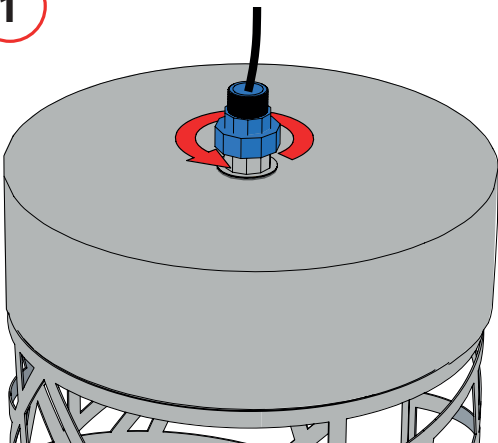

Installation

1