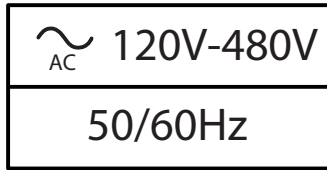

Lampion mini

Operating position: Vertical

If the external cable, lighting source or driver contained in this light are damaged, they have to be replaced by the manufacturer or its maintenance agent or an equally qualified worker, in order to avoid any risk