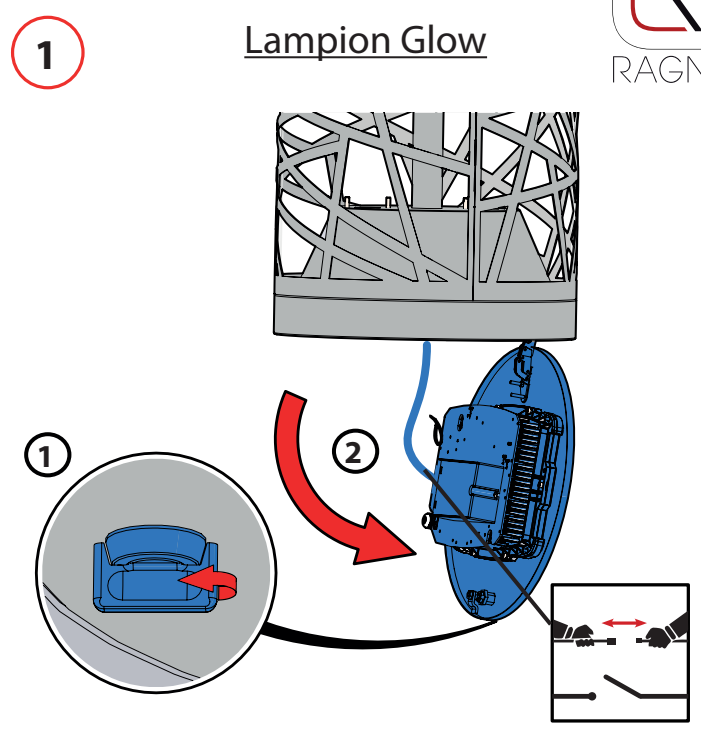

Maintenance