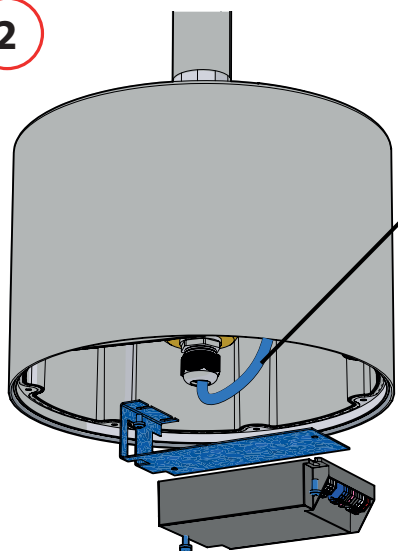

Maintenance

1

2

3

Tightening torque 2 N.m