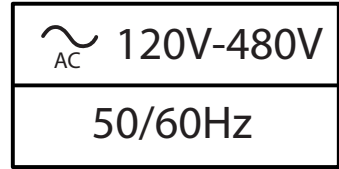

Lampion Mega / Lampion Glow