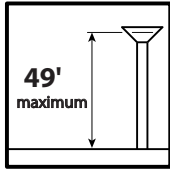

Lampion mini

Operating position: Vertical

If the external cable, lighting source or driver contained in this light are damaged, they have to be replaced by the manufacturer or its maintenance agent or an equally qualified worker, in order to avoid any risk